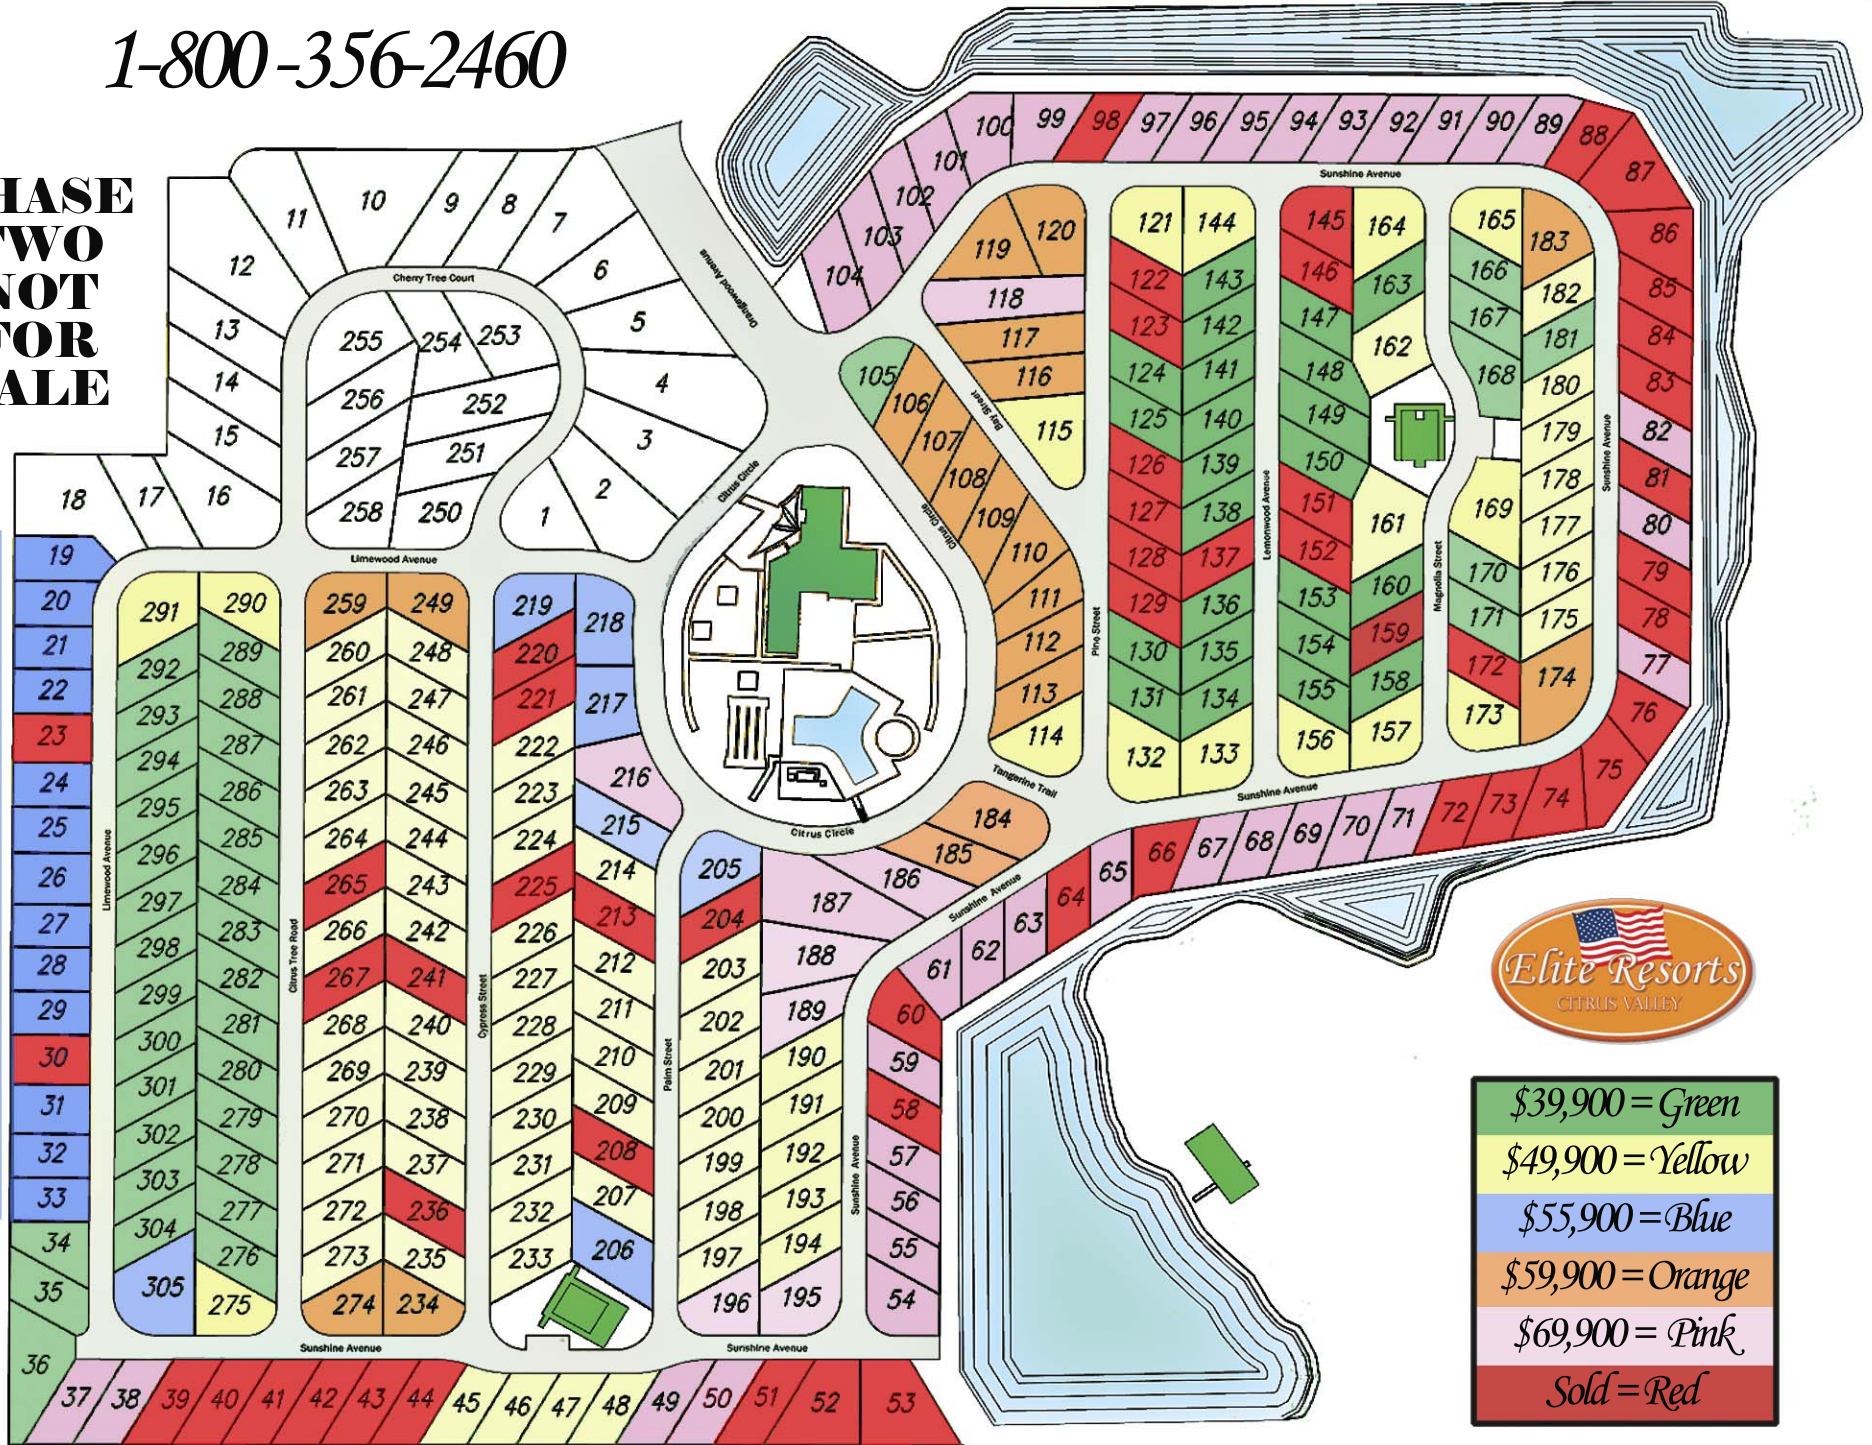

1-800-356-2460

**PHASE
TWO
NOT
FOR
SALE**

**P
A
R
K
M
O
D
E
L
&
L
O
T**

\$39,900 = Green
\$49,900 = Yellow
\$55,900 = Blue
\$59,900 = Orange
\$69,900 = Pink
Sold = Red

September 29 2011

www.EliteResorts.com